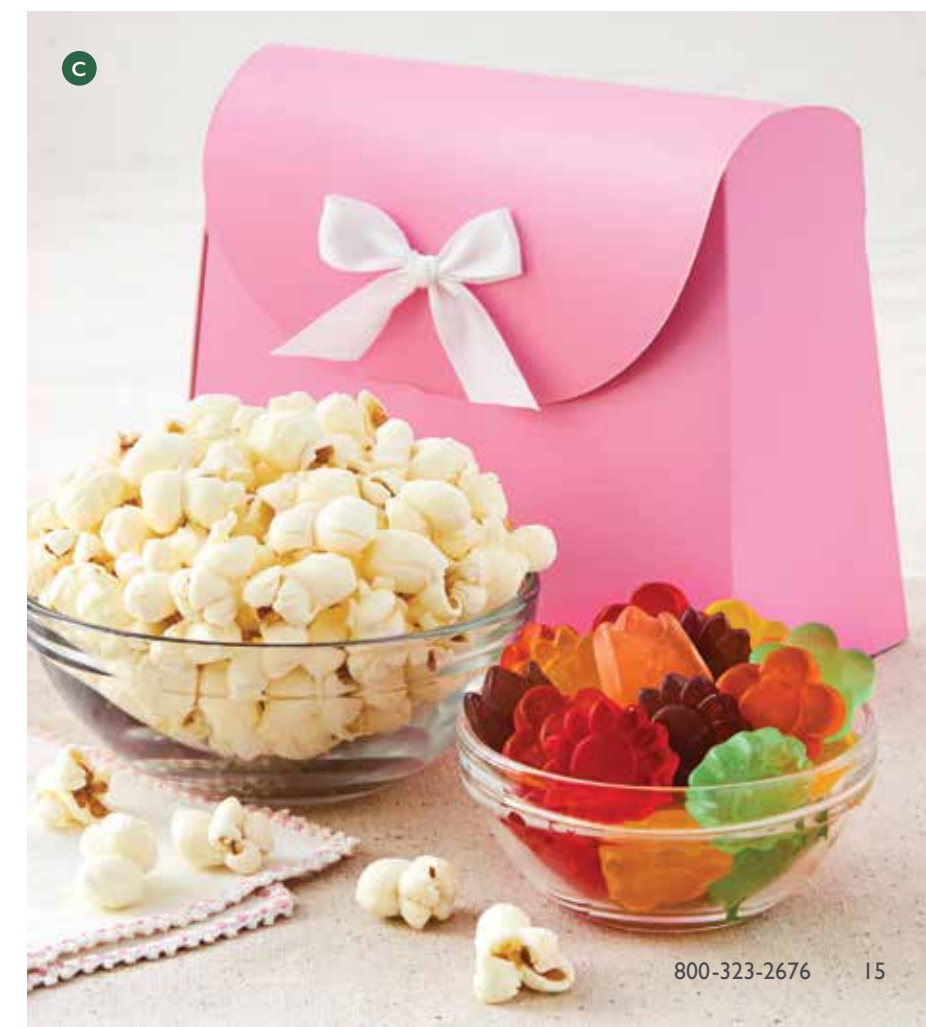

Celebrate Office Moms

Includes
A Removable
Keepsake Magnet

A | MOMS ARE AMAZING POPCORN TINS **P**

A pretty pink tin includes a removeable "Moms are amazing!" magnet and the classic flavor favorites of Butter, Cheese and Caramel popcorn (3-flavor) and scrumptious White Cheddar (4-flavor option.) 2-gallon tins contain 32 cups of popcorn. 3.5-gallon tins serve 56 cups of popcorn. **UD**

- PI52230 | 2-Gallon, 3 Flavor | $36
- PI52240 | 2-Gallon, 4 Flavor | $42
- PI52330 | 3.5-Gallon 3 Flavor | $42
- PI52340 | 3.5-Gallon, 4 Flavor | $46

B | LAVENDER WATERING CAN **P**

Topped with a pretty light orchid polka dot ribbon, this real watering can is filled with goodies to enjoy now, and a functional watering can that's perfect for summer gardens, herbs and plants. The sampling of goodies inside include: awesome blossoms gummi candies and 3 flavors of popcorn: Butter, Caramel and Spring Mix Kettle. 1 lb. Serves 1-2.

- N17812 | $40

C | PINK PURSE

This pink purse-shaped box celebrates the fashion forward mom and her sweet tooth! Includes awesome blossoms gummi candies and delicately-flavored White Cheddar popcorn. 4 oz.

- N06326 | $12