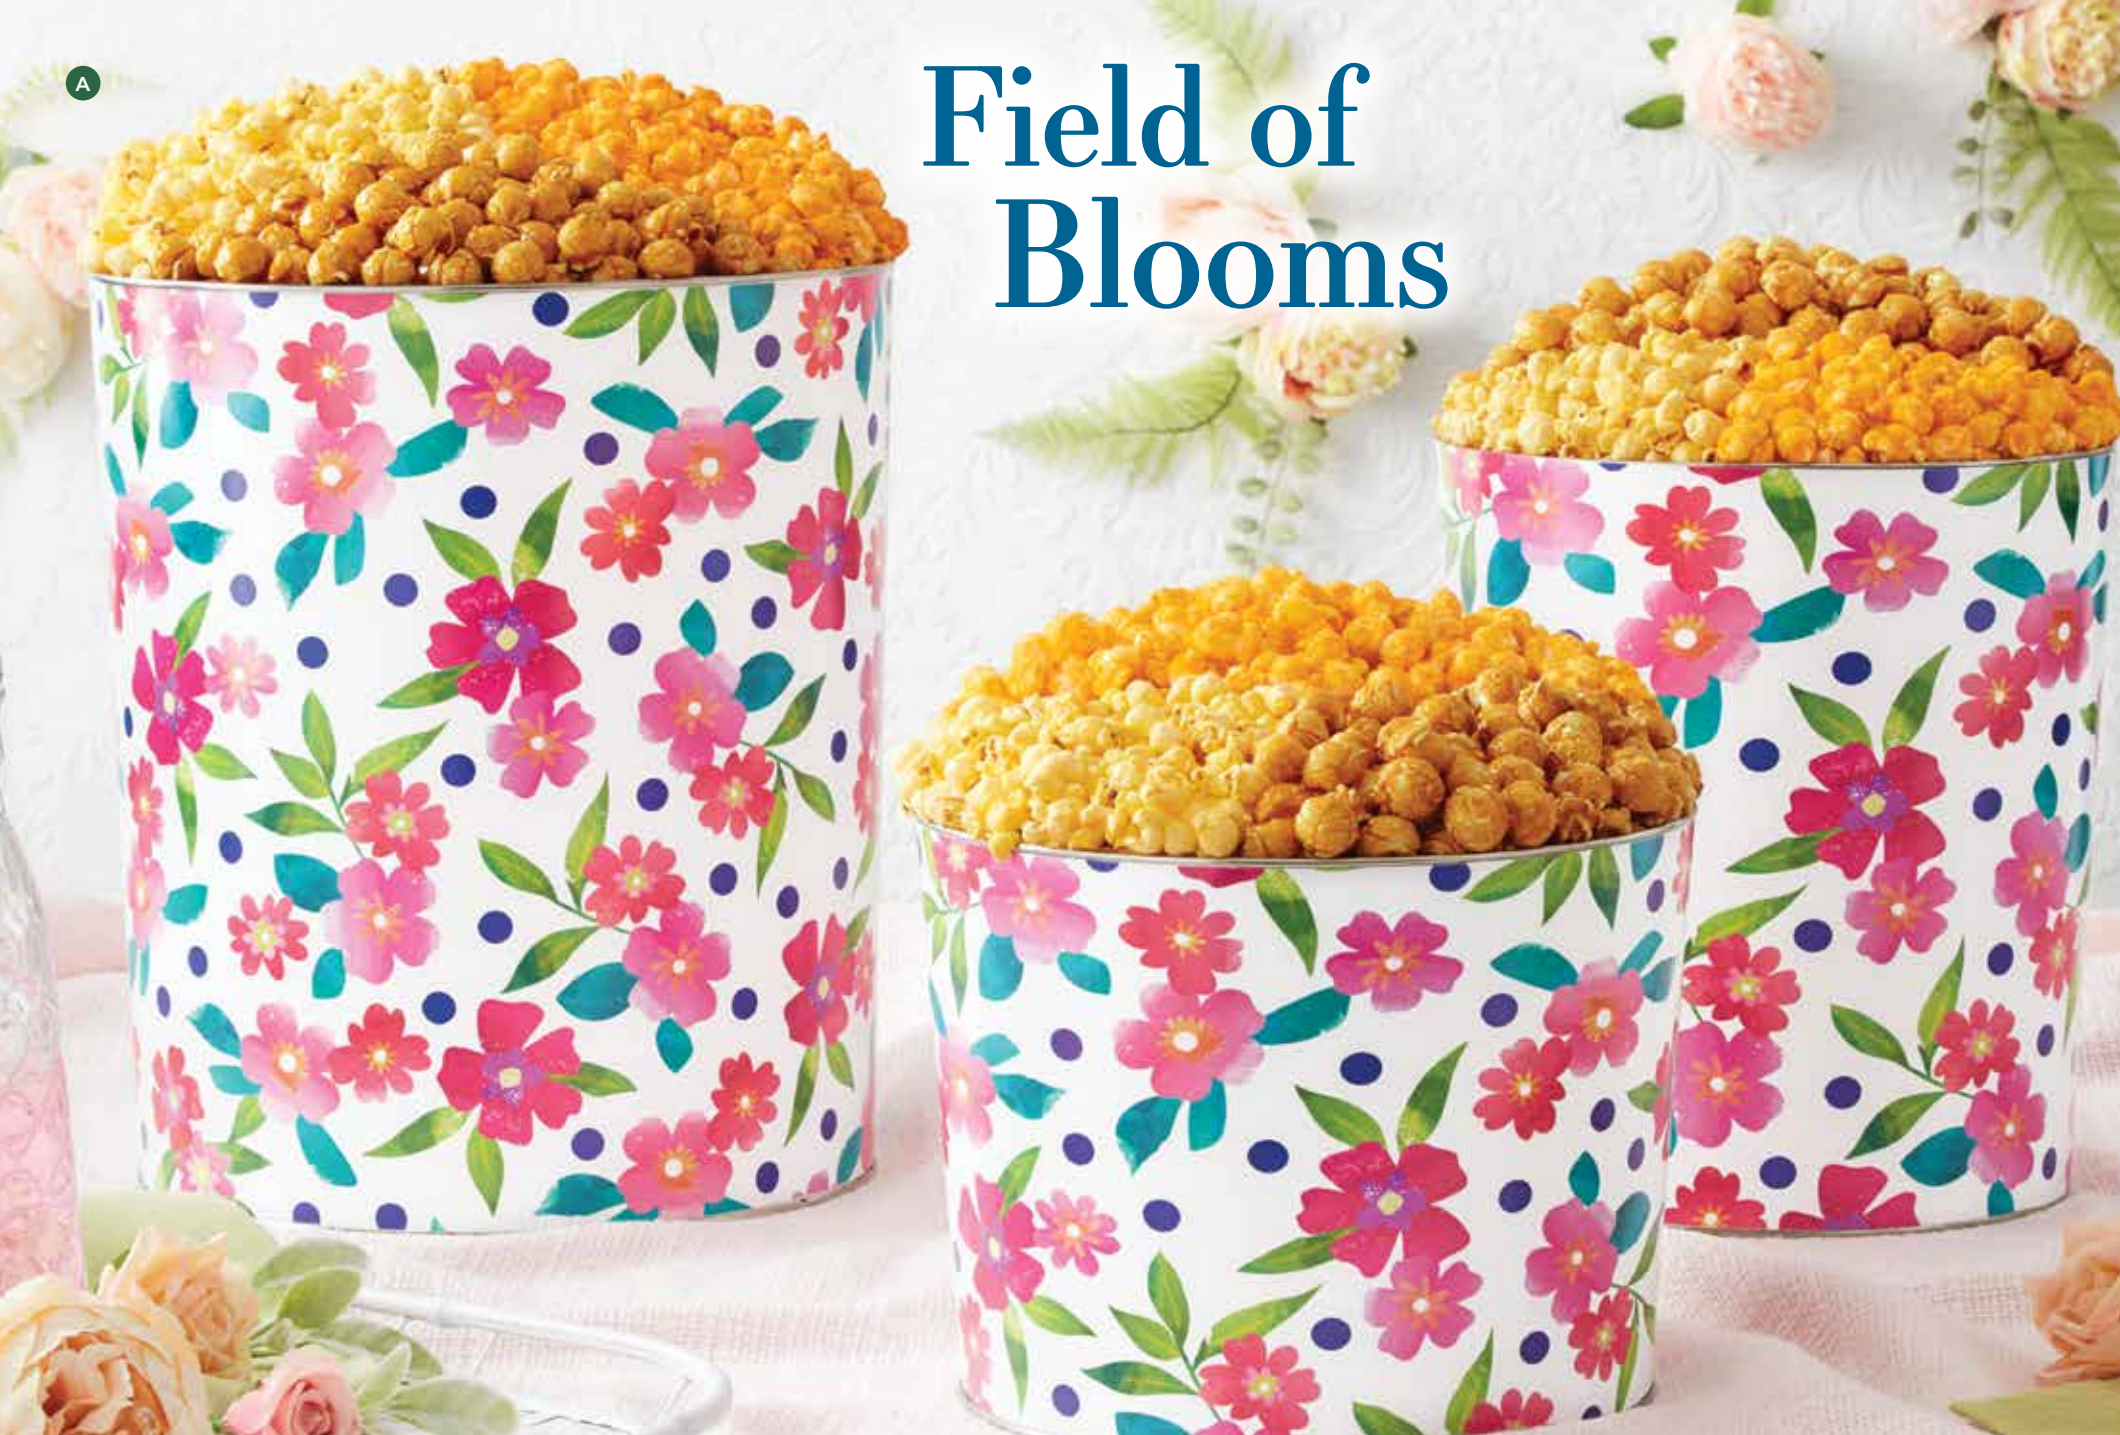

Field of Blooms

A | FLORAL DELIGHT POPCORN TINS P

Delight them with the classic flavor favorites of Butter, Cheese and Caramel popcorn. 2-gallon tin contains 32 cups. 3.5-gallon tin contains 56 cups. 6.5-gallon tin holds 104 cups. D

P144230 | 2-Gallon, 3 Flavor | $36

P144330 | 3.5-Gallon, 3 Flavor | $42

P144030 | 6.5-Gallon, 3 Flavor | $56

B | FLORAL DELIGHT ULTIMATE SNACKER

This enormous selection of goodies features a large pink tulip shortbread cookie, white gourmet rainbow pretzels, milk chocolate popcorn bites, triple chocolate mini cookies and 8 flavors of popcorn: Butter, Cheese, Cinnamon Sugar, Ranch, Salted Caramel Bourbon, NEW Mint Chocolate Chip, Cookies & Crème and NEW Tangerine Vanilla Caramel. 2 lbs./6 oz. Serves 4-6. D

CI441810 | $52

C | FLORAL DELIGHT SAMPLER

Sunshine in a box! Brighten someone's day with a pink tulip shortbread cookie, white gourmet rainbow pretzels, milk chocolate popcorn bites and 4 flavors of popcorn: Cheese, Ranch, Cookies & Crème and NEW Tangerine Vanilla Caramel. 1 lb./4 oz. Serves 2-4 D

CI44996 | Sampler (shown) | $32

CI44995 | Petite Sampler | $26